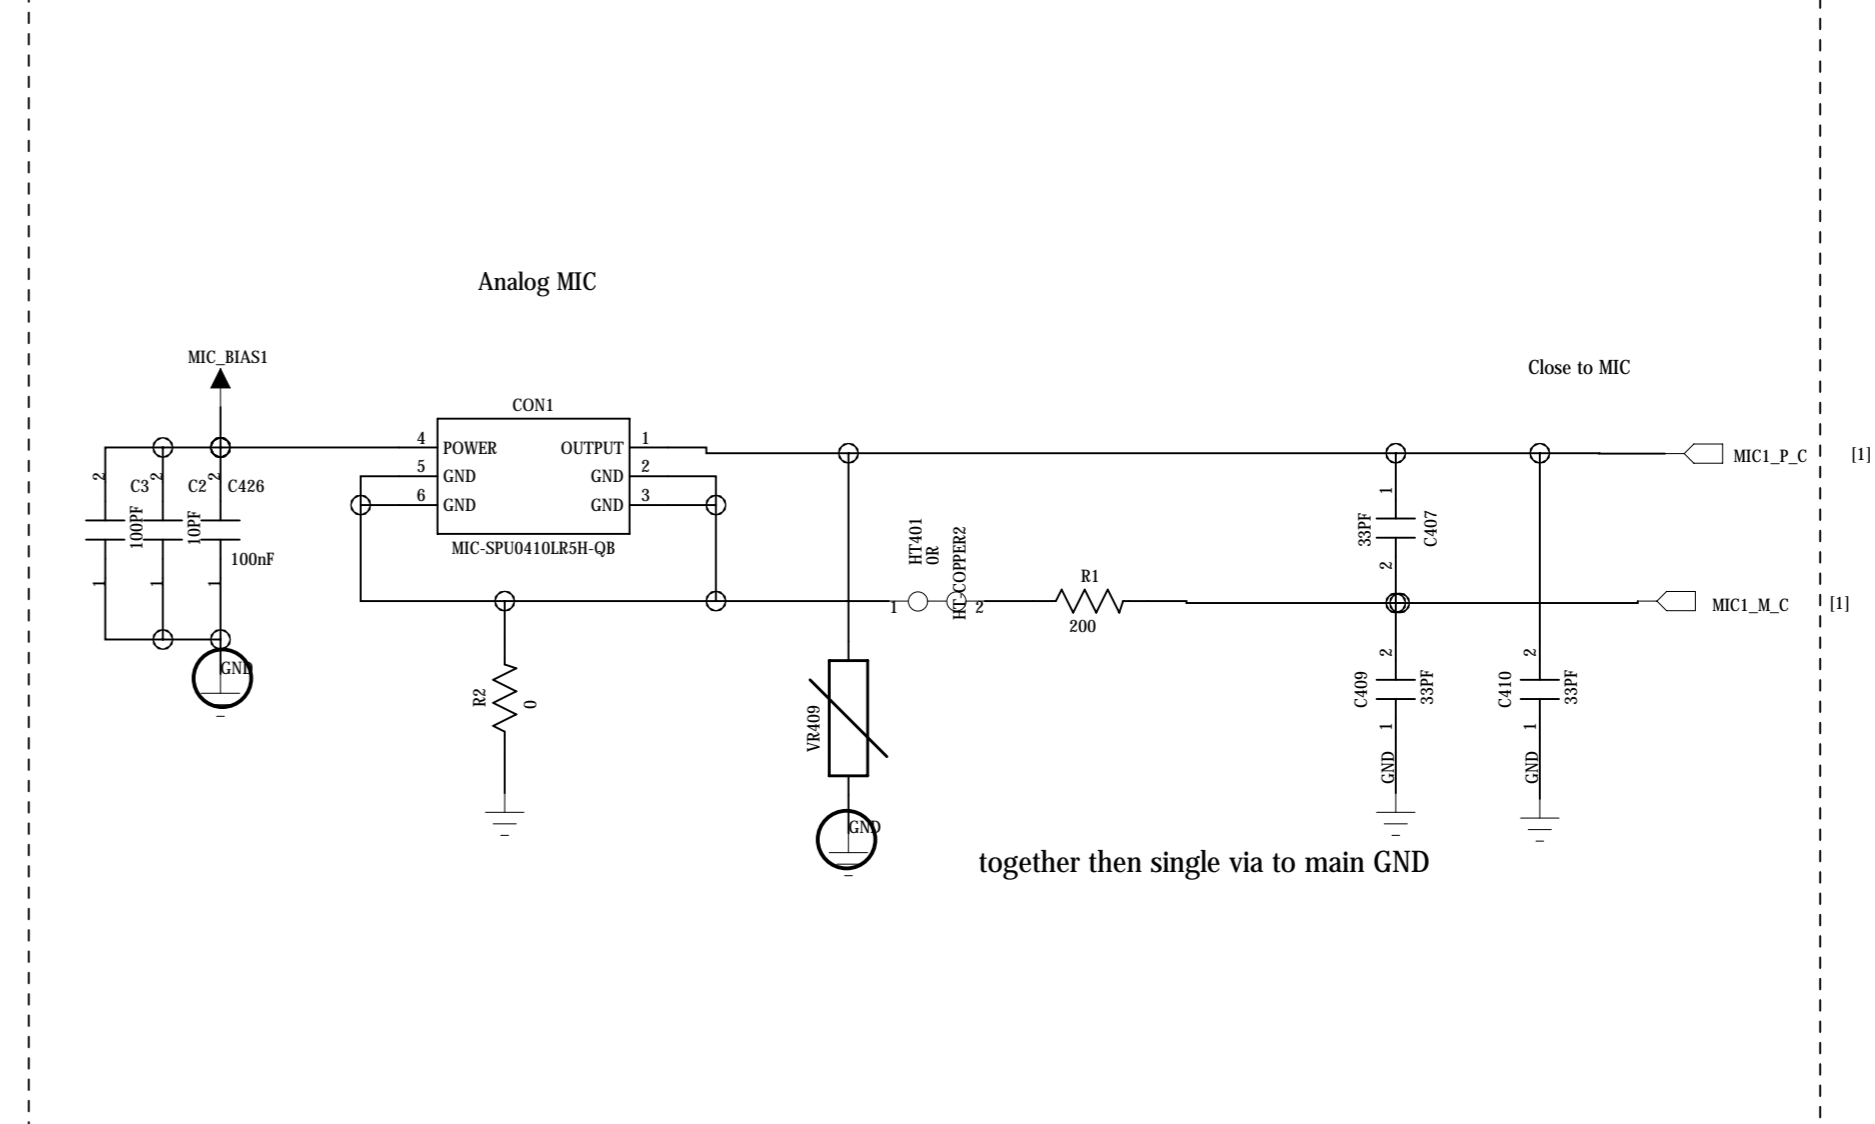

RF

USB

RGB LED

TITLE:	23007_2_10	REV:	1.1.1
DOCUMENT NO.:	1.KEYPAD	SIZED:	A1
DEPARTMENT:	Hardware DEPT.		
COMPANY:	WINGTECH		
DESIGNER:	<DESIGNER>	Last Saved Date:	2015/8/28
		SHEET:	1 OF 1