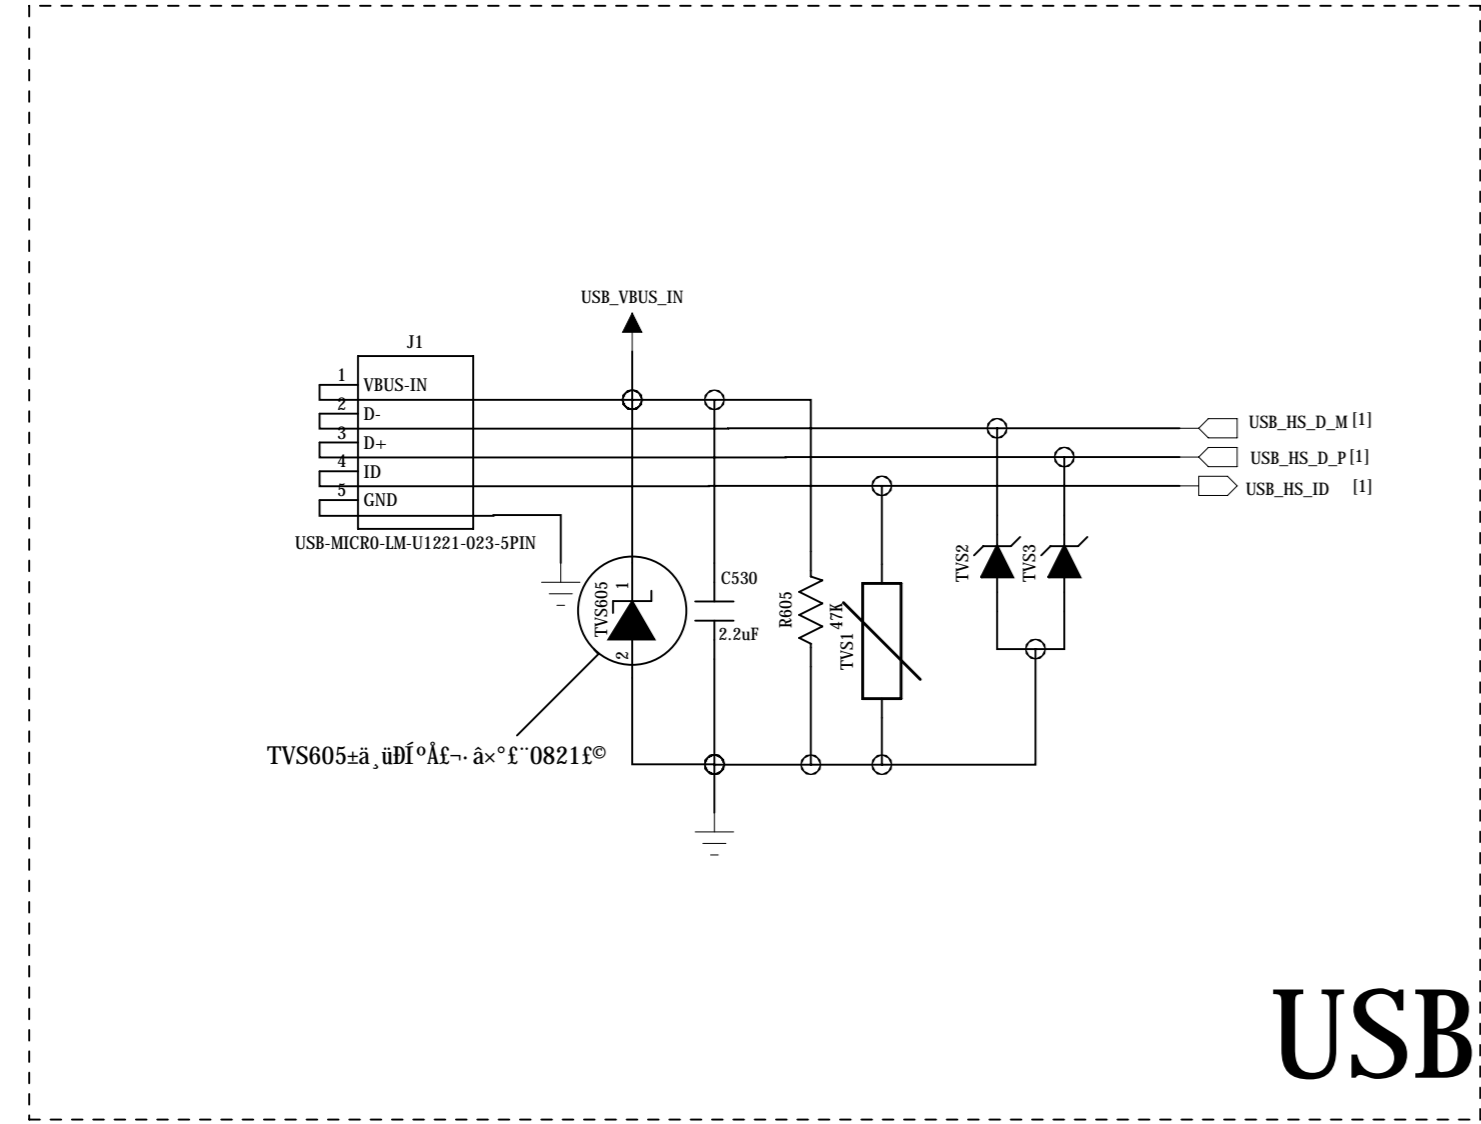

RF

USB

RGB LED

TITLE:	23007_2_10	REV:	1.1.1
DOCUMENT NO.:	1.KEYPAD	SIZED:	A1
DEPARTMENT:	Hardware DEPT.		
COMPANY:	WINGTECH		
DESIGNER:	<DESIGNER>	Last Saved Date:	2015/8/28
		SHEET:	1 OF 1